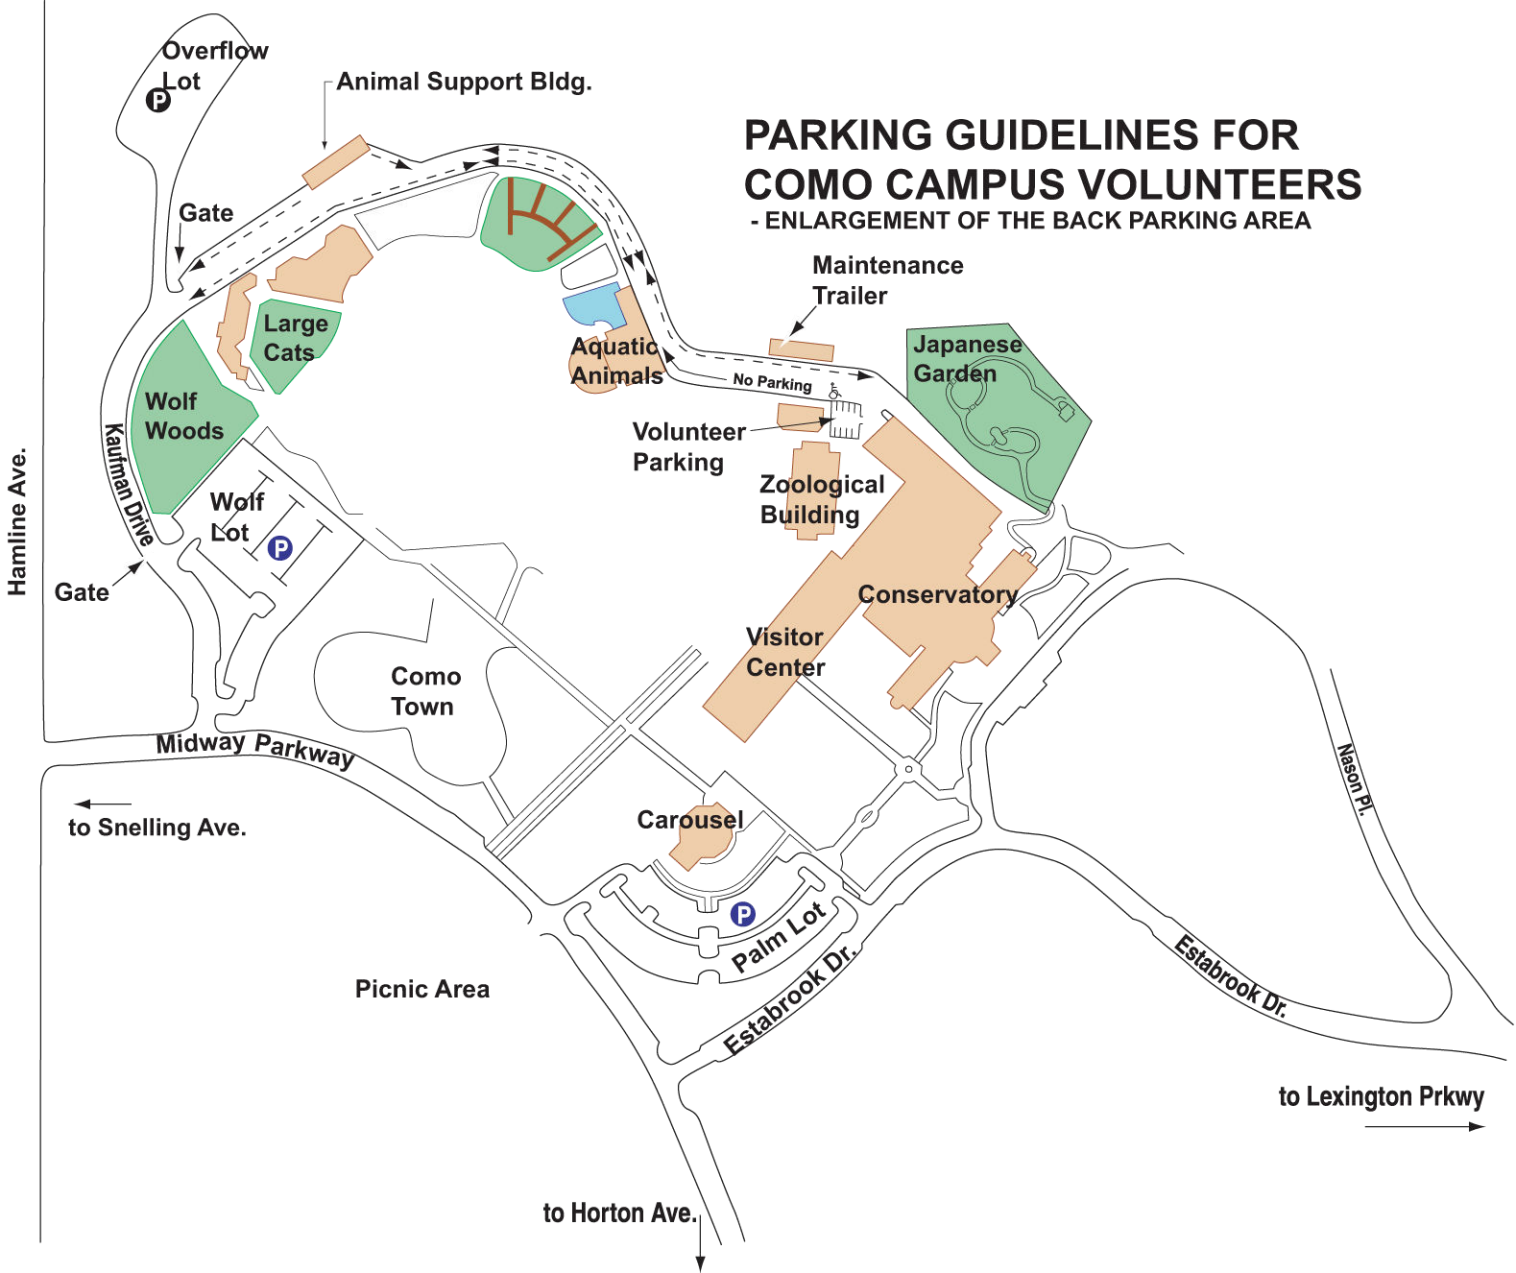

PARKING GUIDELINES FOR COMO CAMPUS VOLUNTEERS

- ENLARGEMENT OF THE BACK PARKING AREA

Overflow Lot

Animal Support Bldg.

Gate

Large Cats

Wolf Woods

Wolf Lot

Aquatic Animals

Maintenance Trailer

Japanese Garden

Volunteer Parking

Zoological Building

Conservatory

Visitor Center

Como Town

Carousel

Palm Lot

Midway Parkway

to Snelling Ave.

Picnic Area

Estabrook Dr.

Nasen Pl.

Estabrook Dr.

to Lexington Prkwy

to Horton Ave.